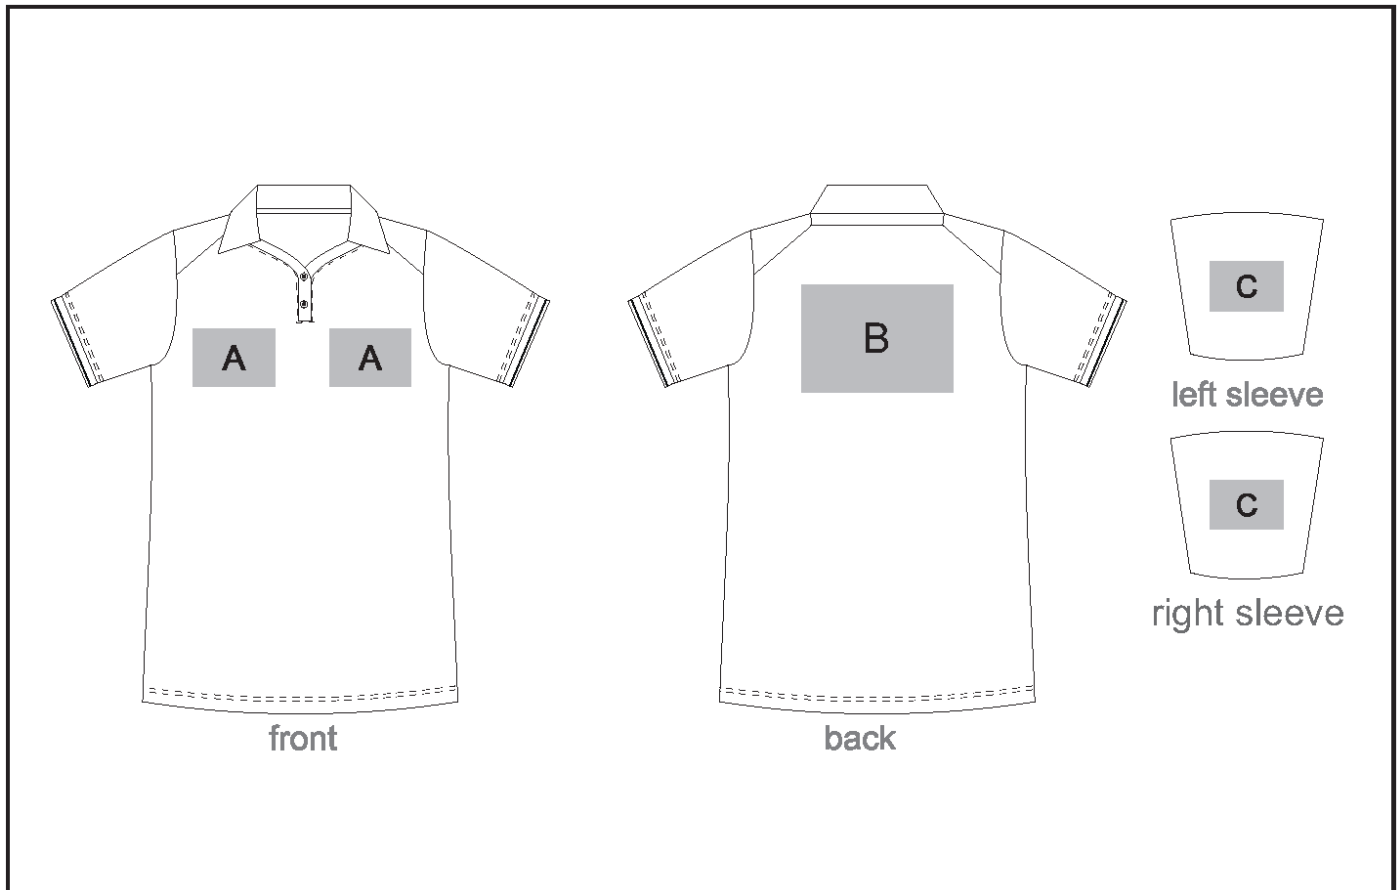

### Need to know:

- Includes 1-Position Digital Transfer (setup fee applies)
- DTC/EMB inclusive Parameters: Left/Right Chest or Back = 100mm x 100mm

## **Position A**

1. Embroidery (EMB-A)  
N/A  
Size: 100mm wide x 100mm high
2. Screen Print (SA)  
1 Colour  
Size: 100mm wide x 80mm high
3. Digital Transfer Clothing A6 (DTC-A6)  
Full Colour  
Size: 100mm wide x 100mm high
4. Silicone (STP-A)  
1 Colour  
Size: 30mm wide x 30mm high
5. Silicone (STP-B)  
1 Colour  
Size: 50mm wide x 50mm high
6. Silicone (STP-C)  
1 Colour  
Size: 80mm wide x 80mm high
7. Silicone (STP-D)  
1 Colour  
Size: 100mm wide x 40mm high

## **Position C**

1. Embroidery (EMB-A)  
N/A  
Size: 80mm wide x 80mm high
2. Screen Print (SA)  
1 Colour  
Size: 60mm wide x 60mm high
3. Digital Transfer Clothing A6 (DTC-A6)  
Full Colour  
Size: 80mm wide x 80mm high
4. Silicone (STP-A)  
1 Colour  
Size: 30mm wide x 30mm high
5. Silicone (STP-B)  
1 Colour  
Size: 50mm wide x 50mm high
6. Silicone (STP-C)  
1 Colour  
Size: 80mm wide x 80mm high

## **Position B**

1. Embroidery (EMB-A)  
N/A  
Size: 200mm wide x 200mm high
2. Screen Print (SA)  
1 Colour  
Size: 260mm wide x 200mm high
3. Digital Transfer Clothing A6 (DTC-A6)  
Full Colour  
Size: 148mm wide x 105mm high
4. Digital Transfer Clothing A5 (DTC-A5)  
Full Colour  
Size: 210mm wide x 148mm high
5. Silicone (STP-A)  
1 Colour  
Size: 30mm wide x 30mm high
6. Silicone (STP-B)  
1 Colour  
Size: 50mm wide x 50mm high
7. Silicone (STP-C)  
1 Colour  
Size: 80mm wide x 80mm high
8. Silicone (STP-D)  
1 Colour  
Size: 120mm wide x 40mm high